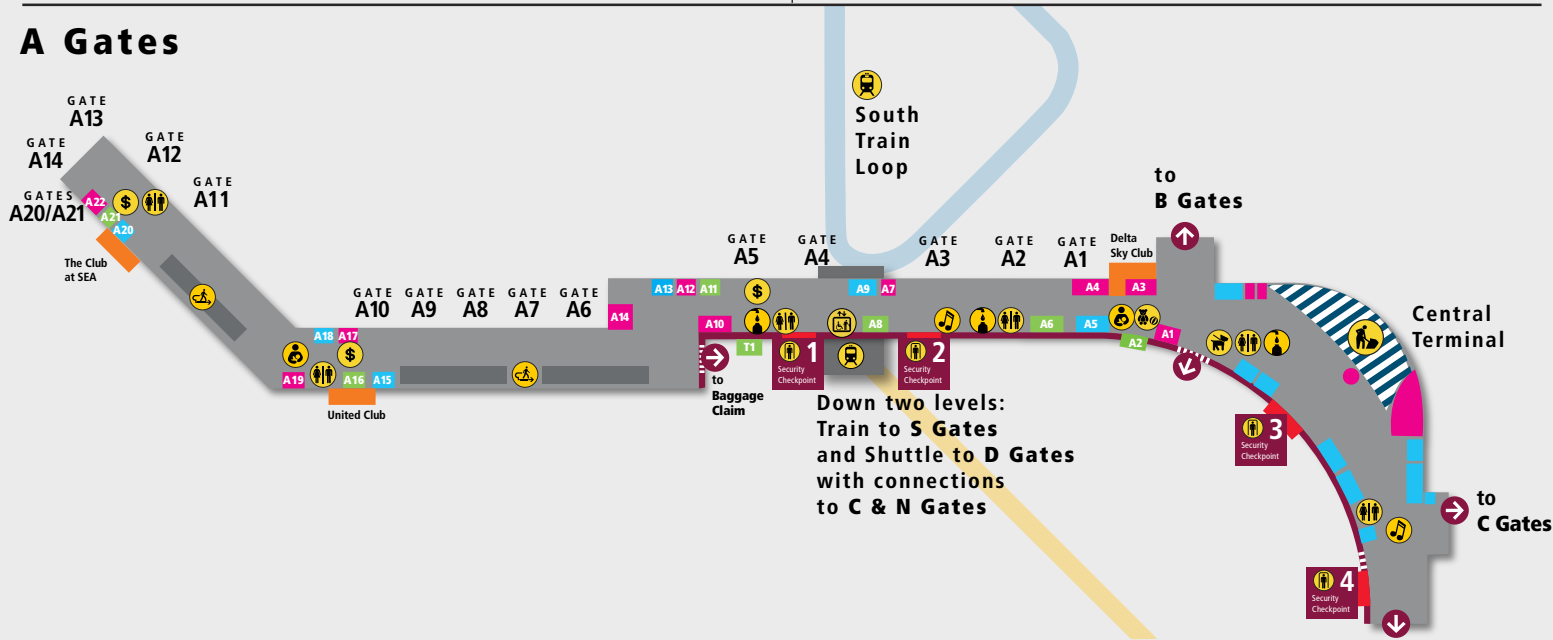

## Locator Map

## Legend

- Security Area Exit
- Security Boundary
- Dining
- Shopping
- Services
- Airline Clubs
- ATM
- Children's Play Area
- Live Music Locations
- Moving Sidewalk
- Nursing Mothers Suite
- Pet Relief Area
- Restrooms
- Train
- Water Filling Station

### Dining Choices

- A10 Africa Lounge**  
Pub fare and specialty beers including locally brewed Mac & Jack's and full-service bar
- A4 Floret by Cafe Flora**  
Fresh, local, vibrant vegetarian fare for your journey ahead
- A19 Coffee Bean & Tea Leaf**  
Great coffees and teas, fresh-baked pastries and more
- A17 La Pisa Cafe**  
Pizza, panini sandwiches and specialty salads – Italian style
- A12 Manchu Wok**  
Fast and fresh Chinese cuisine
- A14 POP-UP's at this location- Peet's Coffee and Tap & Pour**
- A1 Qdoba OPEN 24 HRS**  
Breakfast Burritos, Signature Burritos, Quesadillas, Tortilla Soup, Nachos, Salads and more
- A7 Starbucks**  
Coffee favorites, great baked goods, freshly made sandwiches and salads
- A22 The Mountain Room**  
Pub fare with Seattle's own Red Hook brews and full-service bar

### Services Choices

- A16, A21 ATM, Vending, Phones**
- A8 ICE, International Currency Exchange**
- A2 Children's Play Area**  
Just the ticket for restless youngsters, nursing mother's suite and family restroom
- A11 Terminal Getaway SPA**  
The SPA designed with the traveler in mind!
- A6 Washington Lottery - imagine bigger**
- T1 The Conference Center at Sea-Tac Airport**  
Located pre-security above Checkpoint 1
- Connect to the internet on your mobile device through SEATAC-FREE-WIFI**