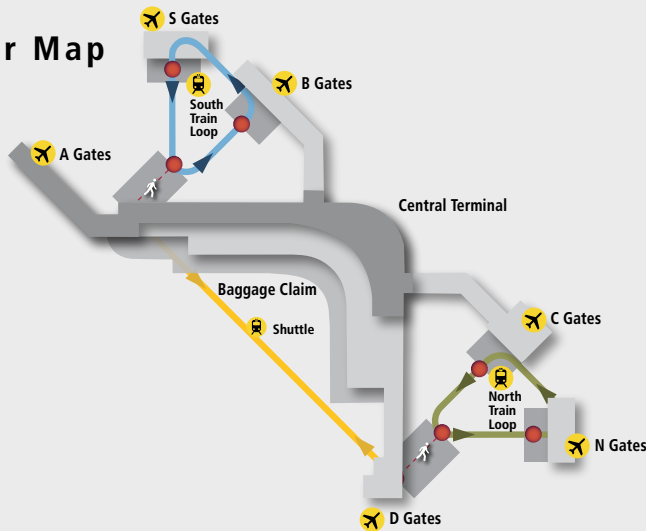

## Locator Map

## Legend

- Security Area Exit
- Security Boundary
- Dining
- Shopping
- Services
- Airline Clubs
- ATM
- Children's Play Area
- Live Music Locations
- Moving Sidewalk
- Nursing Mothers Suite
- Pet Relief Area
- Restrooms
- Train
- Water Filling Station

### Shopping Choices

- A5 Specialty Kiosks**  
Showcasing a mix of products by inspiring local entrepreneurs, featuring **glassybaby** and **Seattle Hats**
- A9, A15, A20 Hudson**  
Newspapers, magazines, sundries, travel basics, snacks, souvenirs and more.
- A13 InMotion Entertainment**  
Your one-stop resource for entertainment and cutting-edge technology on the go!
- A18 Dufry – Tax & Duty Free, Near Gate A9**  
All Passengers welcome! World-class fragrances, fashion accessories and more.

### Services Choices

- A16, A21 ATM, Vending, Phones**
- A8 ICE, International Currency Exchange**
- A2 Children's Play Area**  
Just the ticket for restless youngsters, nursing mother's suite and family restroom
- A11 Terminal Getaway SPA**  
The SPA designed with the traveler in mind!
- A6 Washington Lottery - imagine bigger**
- T1 The Conference Center at Sea-Tac Airport**  
Located pre-security above Checkpoint 1
- Connect to the internet on your mobile device through SEATAC-FREE-WIFI**